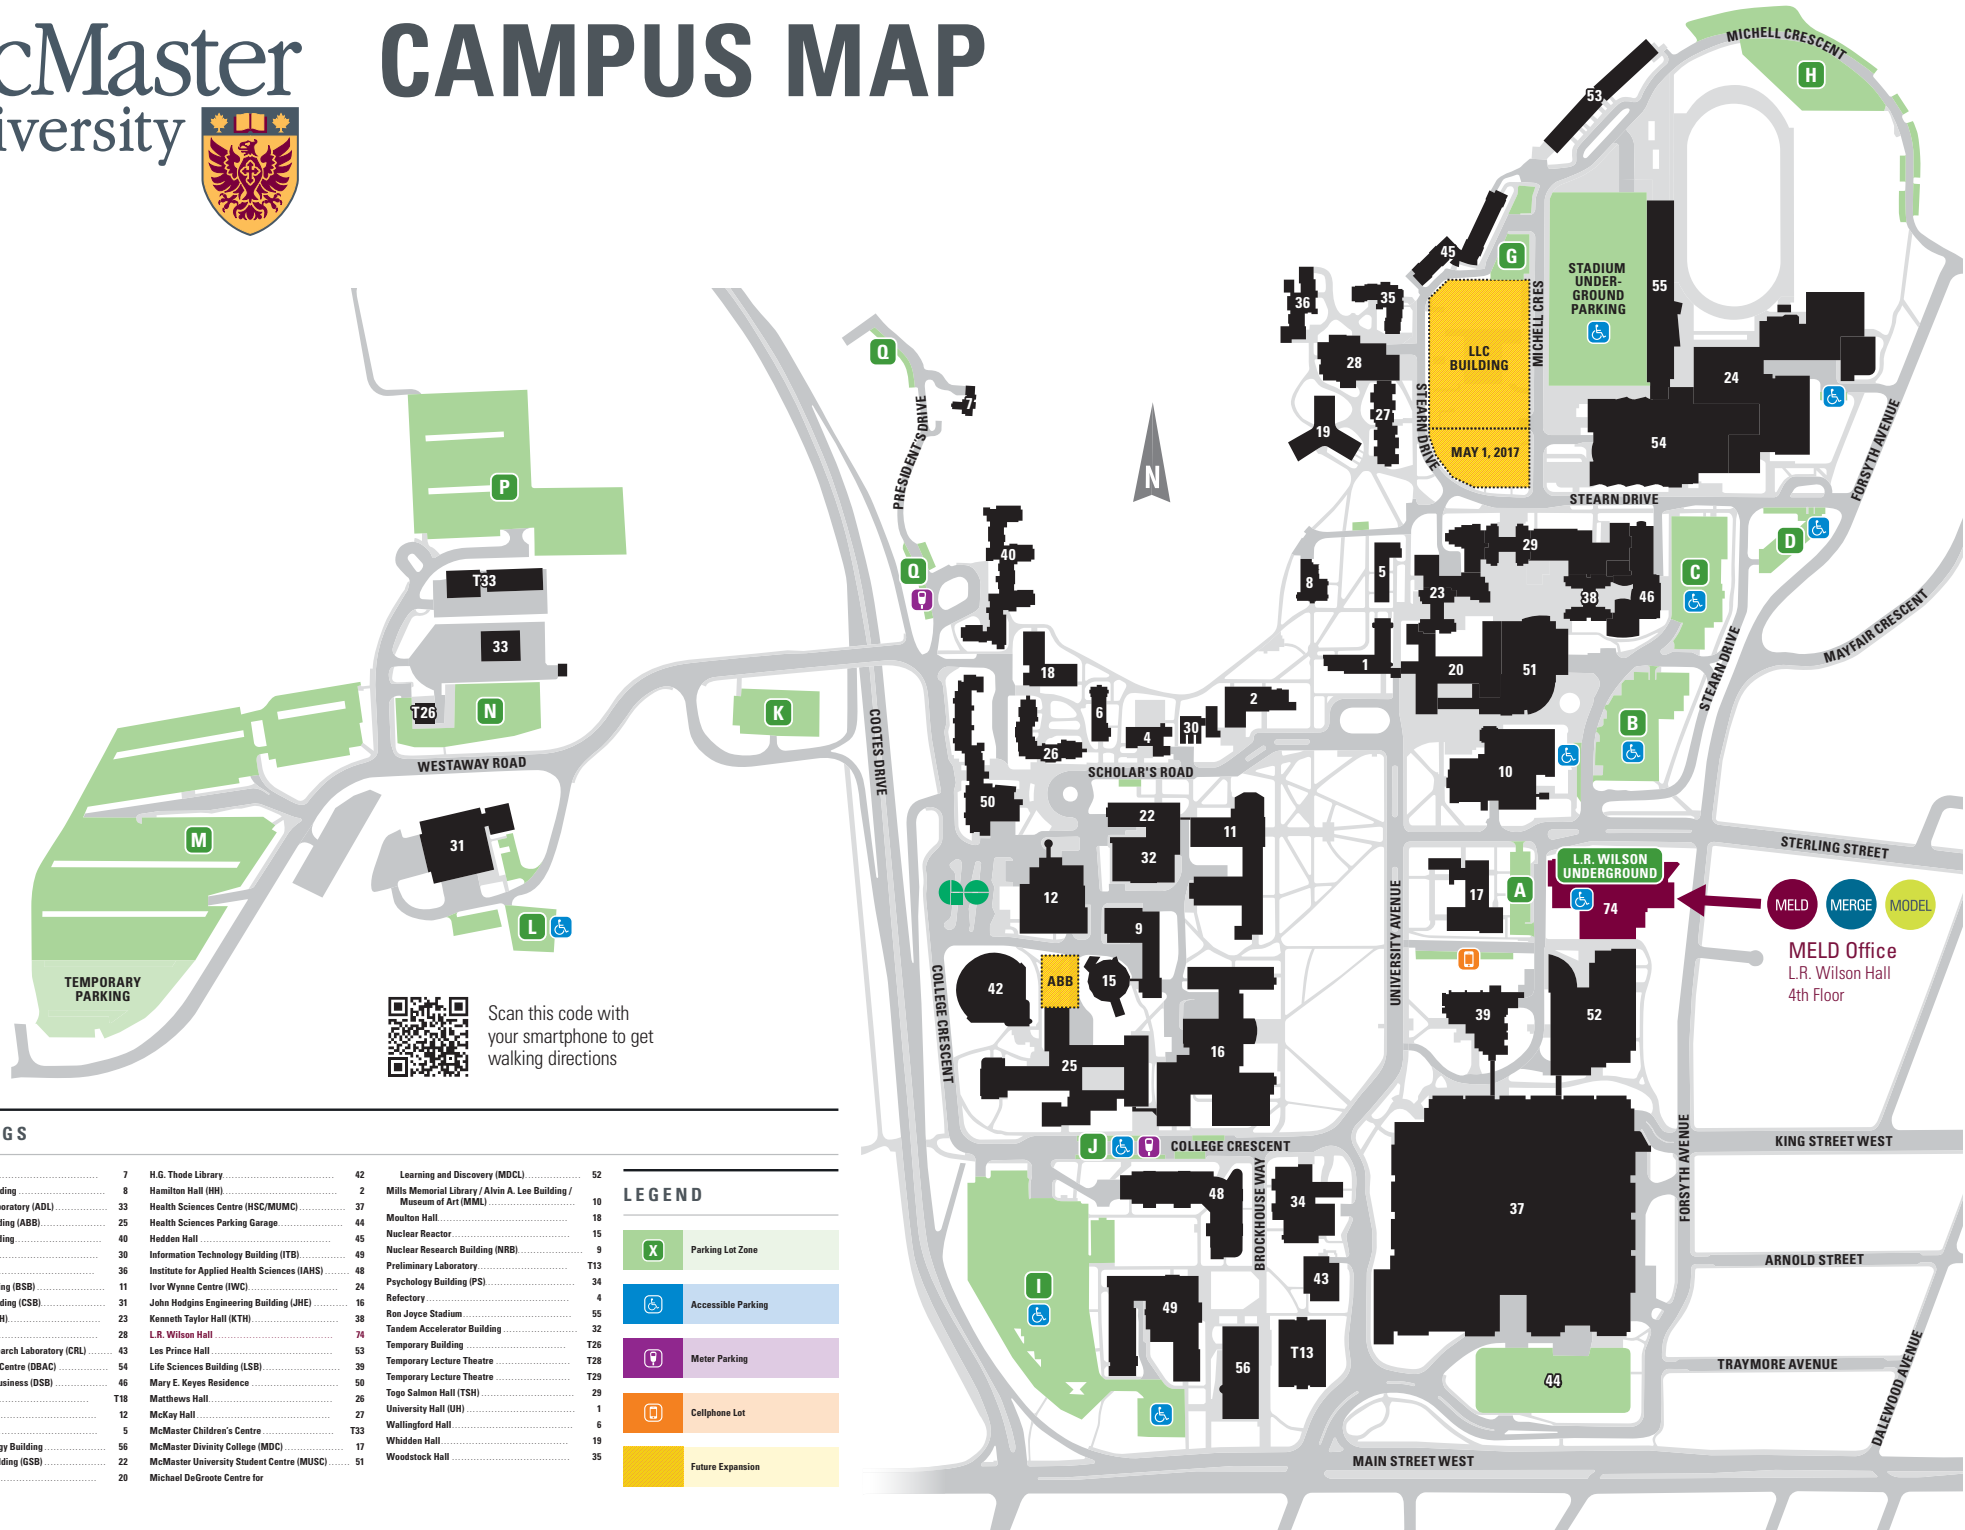

CAMPUS MAP

Scan this code with your smartphone to get walking directions

BUILDINGS

Alumni House	7	H.G. Thode Library	42	Learning and Discovery (MDCL)	52
Alumni Memorial Building	8	Hamilton Hall (HH)	2	Mills Memorial Library / Alvin A. Lee Building / Museum of Art (MML)	10
Applied Dynamics Laboratory (ADL)	33	Health Sciences Centre (HSC/MUMC)	37	Moulton Hall	18
Arthur N. Bourns Building (ABB)	25	Health Sciences Parking Garage	44	Nuclear Reactor	15
Bates Residence Building	40	Hedden Hall	45	Nuclear Research Building (NRB)	113
Biology Greenhouse	30	Information Technology Building (ITB)	49	Preliminary Laboratory	34
Brandon Hall	36	Institute for Applied Health Sciences (IAHS)	48	Refectory	4
Burke Sciences Building (BSB)	31	Ivor Wynne Centre (IWC)	24	Ron Joyce Stadium	55
Campus Services Building (CSB)	31	John Hodgins Engineering Building (JHE)	16	Tandem Accelerator Building	32
Chester New Hall (CNH)	23	Kenneth Taylor Hall (KTH)	38	Temporary Building	T26
Commons Building	28	L.R. Wilson Hall	74	Temporary Lecture Theatre	T28
Communications Research Laboratory (CRL)	43	Les Prince Hall	53	Temporary Lecture Theatre	T29
David Braley Athletic Centre (DBAC)	54	Life Sciences Building (LSB)	39	Togo Salmon Hall (TSH)	29
DeGroot School of Business (DSB)	46	Mary E. Keyes Residence	50	University Hall (UH)	1
Dramatic Arts	T18	Matthews Hall	26	Wallingford Hall	6
E.T. Clarke Centre	12	McKay Hall	27	Whidden Hall	19
Edwards Hall	5	McMaster Children's Centre	T33	Woodstock Hall	35
Engineering Technology Building	56	McMaster Divinity College (MDC)	17		
General Sciences Building (GSB)	22	McMaster University Student Centre (MUSC)	51		
Gilmour Hall (GH)	20	Michael DeGroot Centre for			

LEGEND

	Parking Lot Zone
	Accessible Parking
	Meter Parking
	Cellphone Lot
	Future Expansion